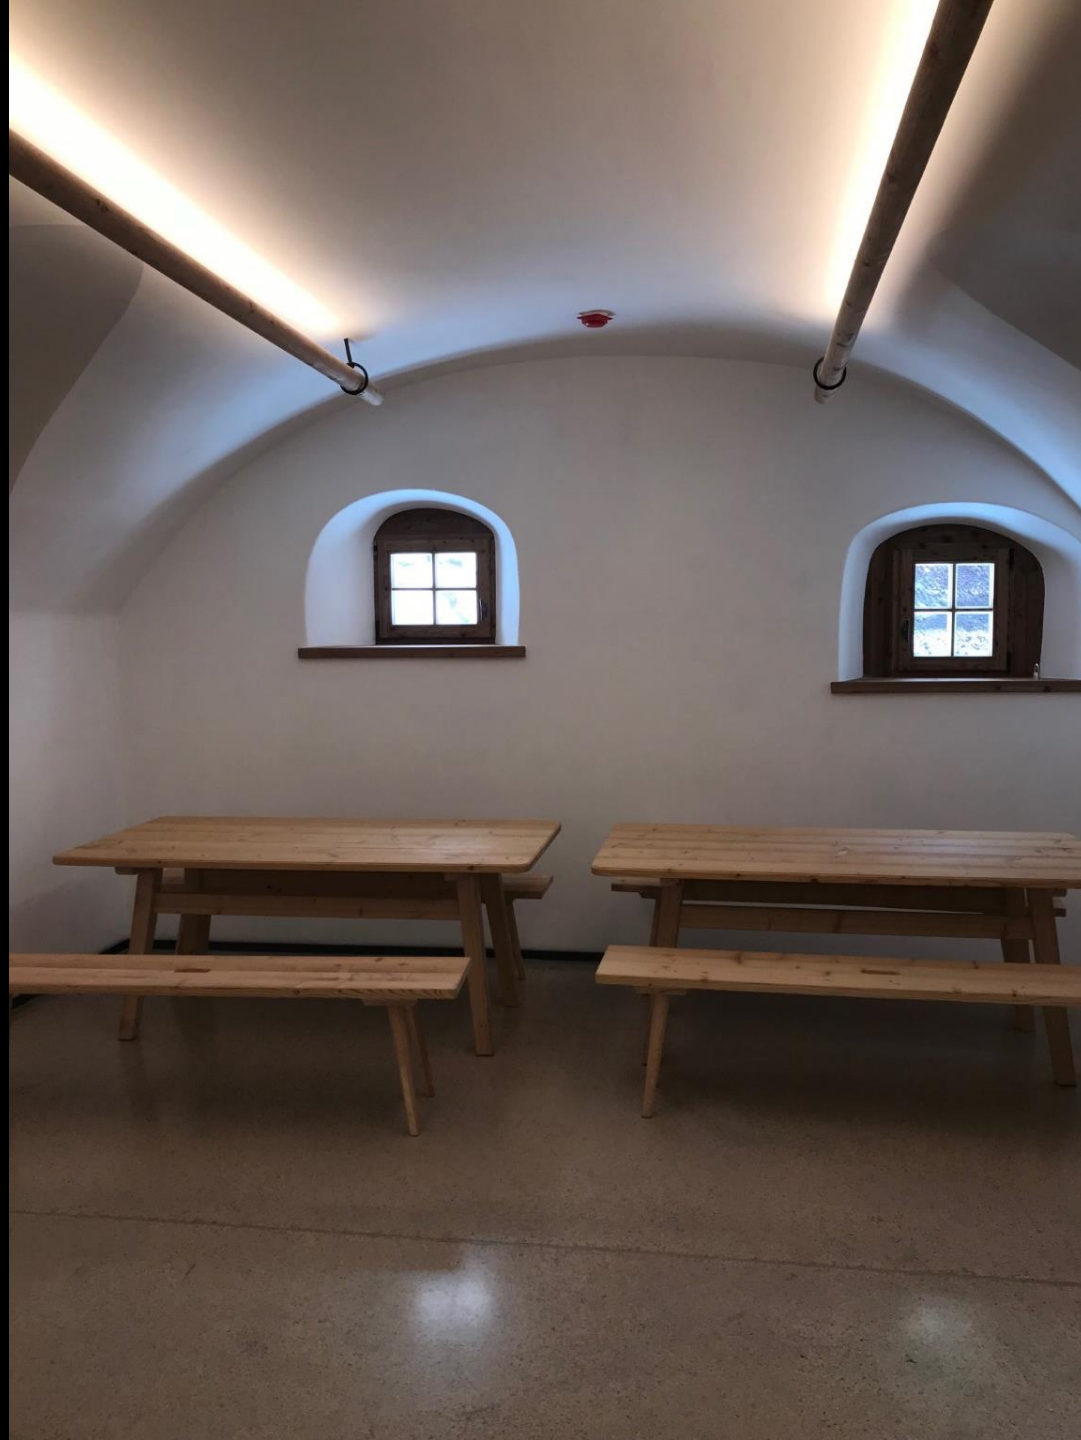

Prags, Burgerhof