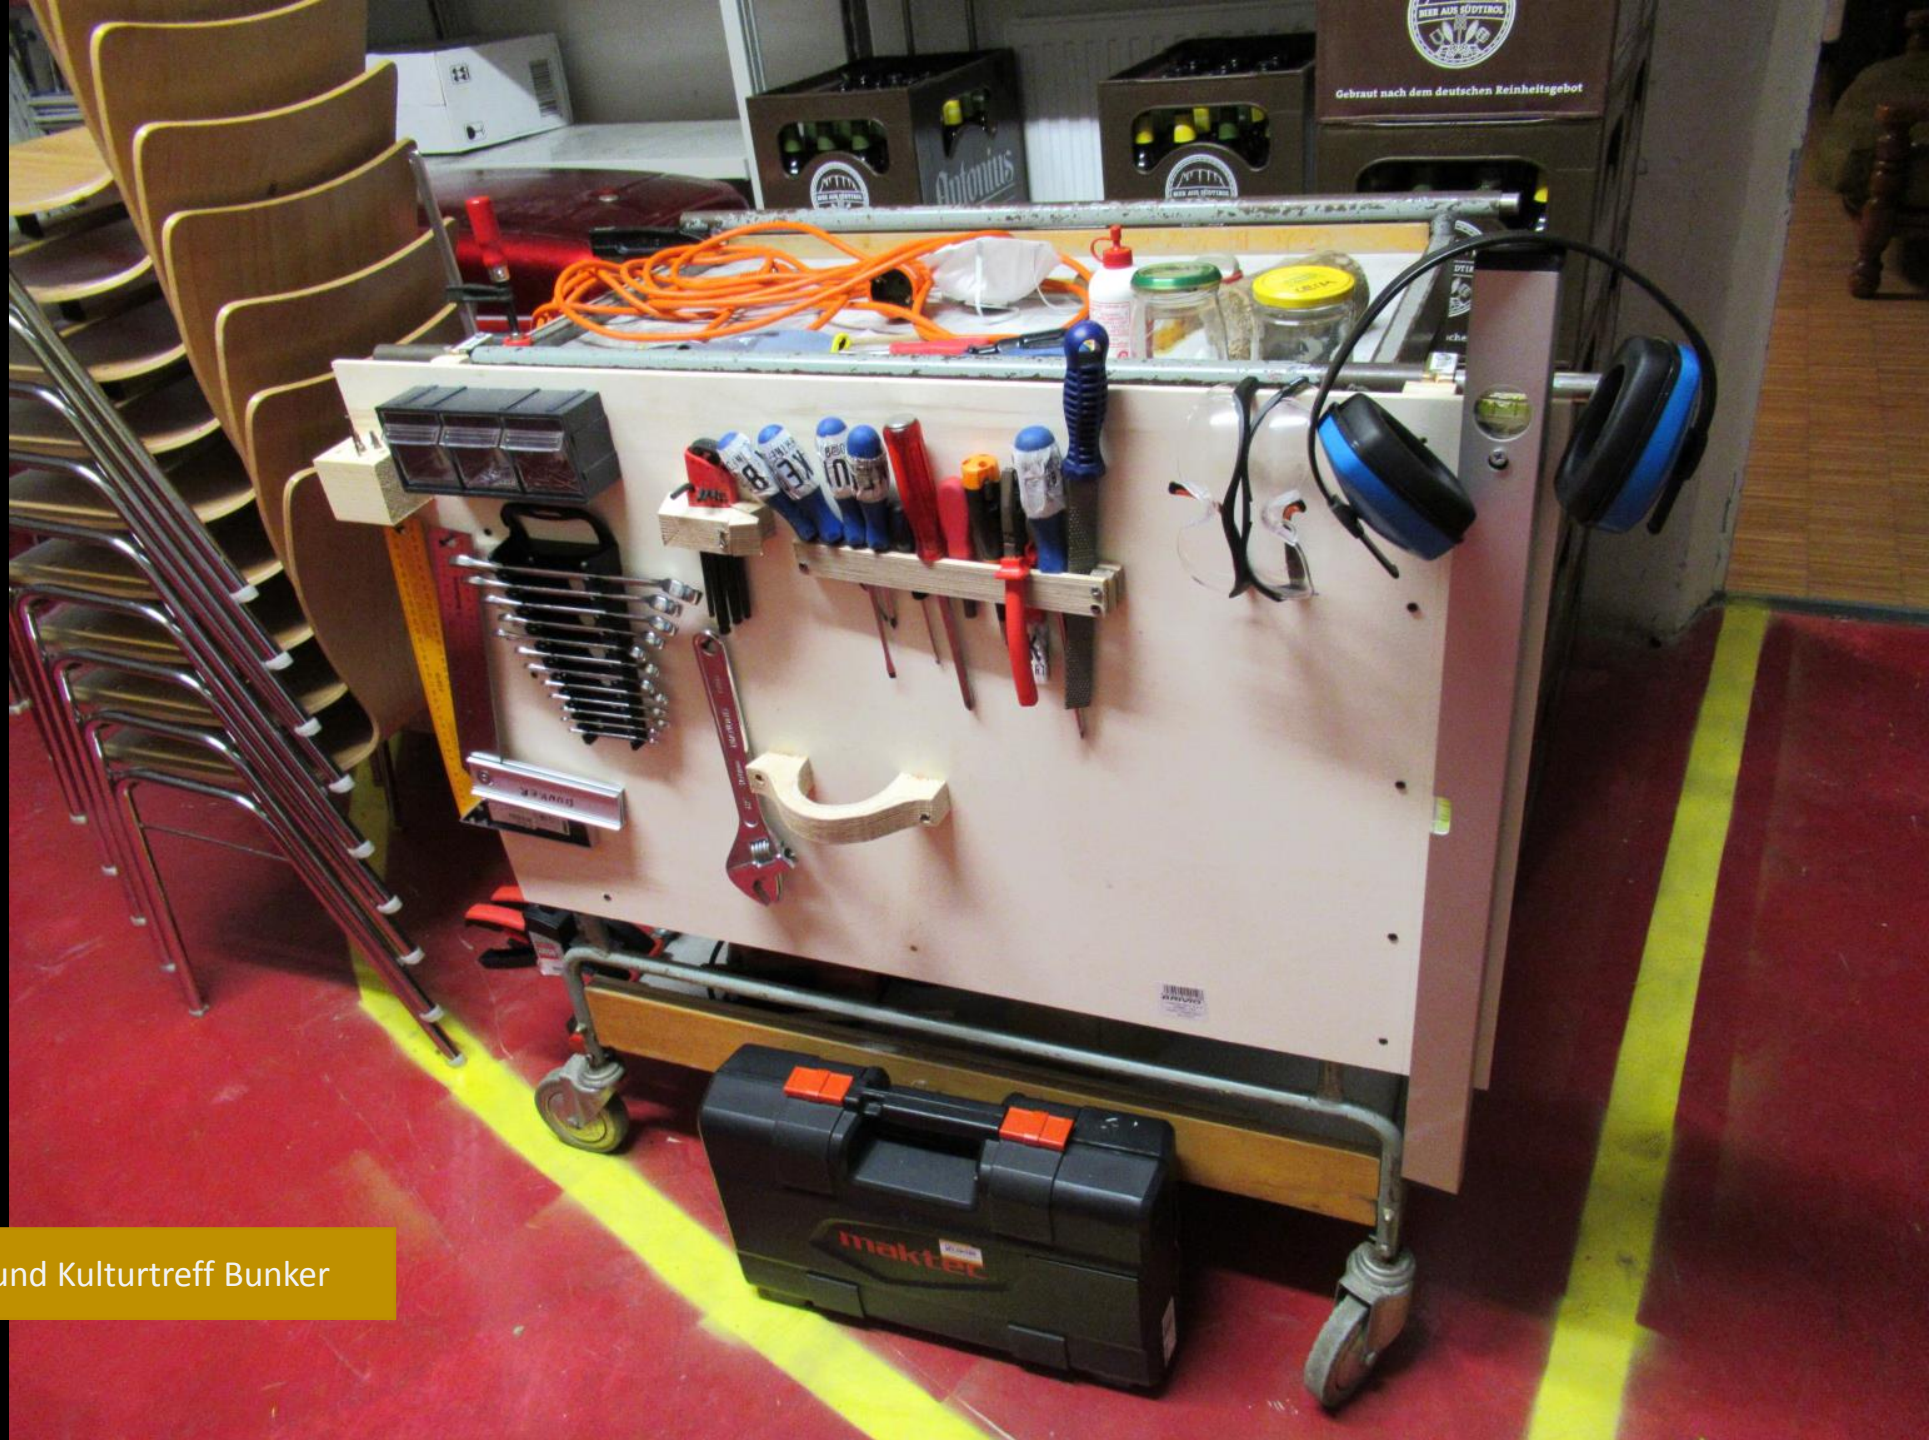

Prags, Burgerhof

Bozen, Jugend- und Kulturtreff Bunker