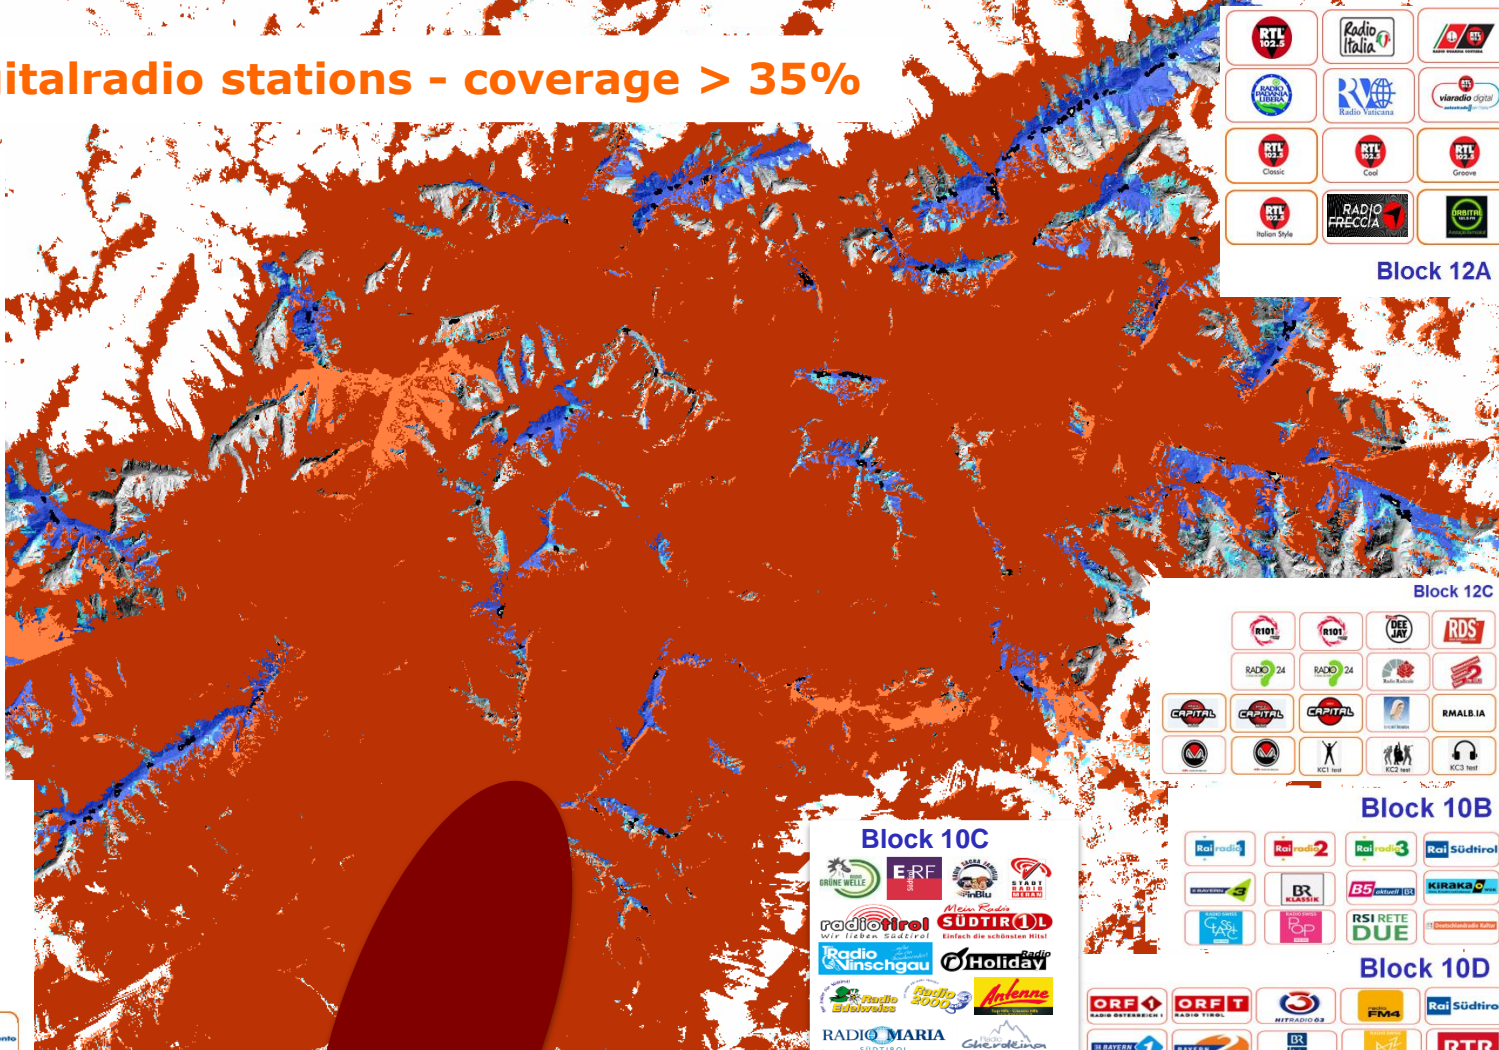

RAS

99 Digitalradio stations - coverage > 35%

Block 12D

	DELTA	
	Studio Piè	

Block 10A

Block 12B

Block 12A

Block 12C

Block 10B

Block 10D

Block 10C