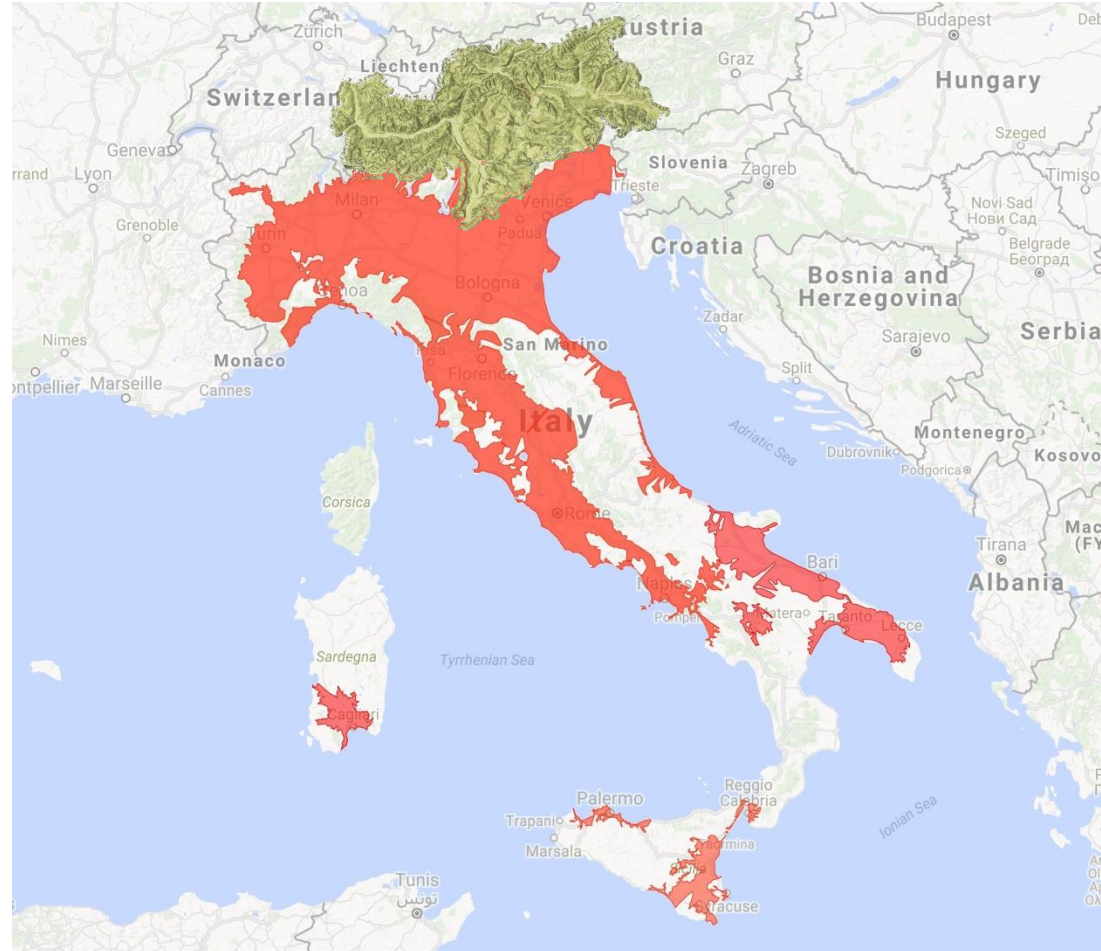

Italy summer 2016 - coverage 67%

Italy November 2016 - coverage 72%

Italy spring 2017 - coverage 78%

Distribution of German and Ladin radio and television in South Tyrol

RAS services more than 1000 transmitters on 120 transmitter sites