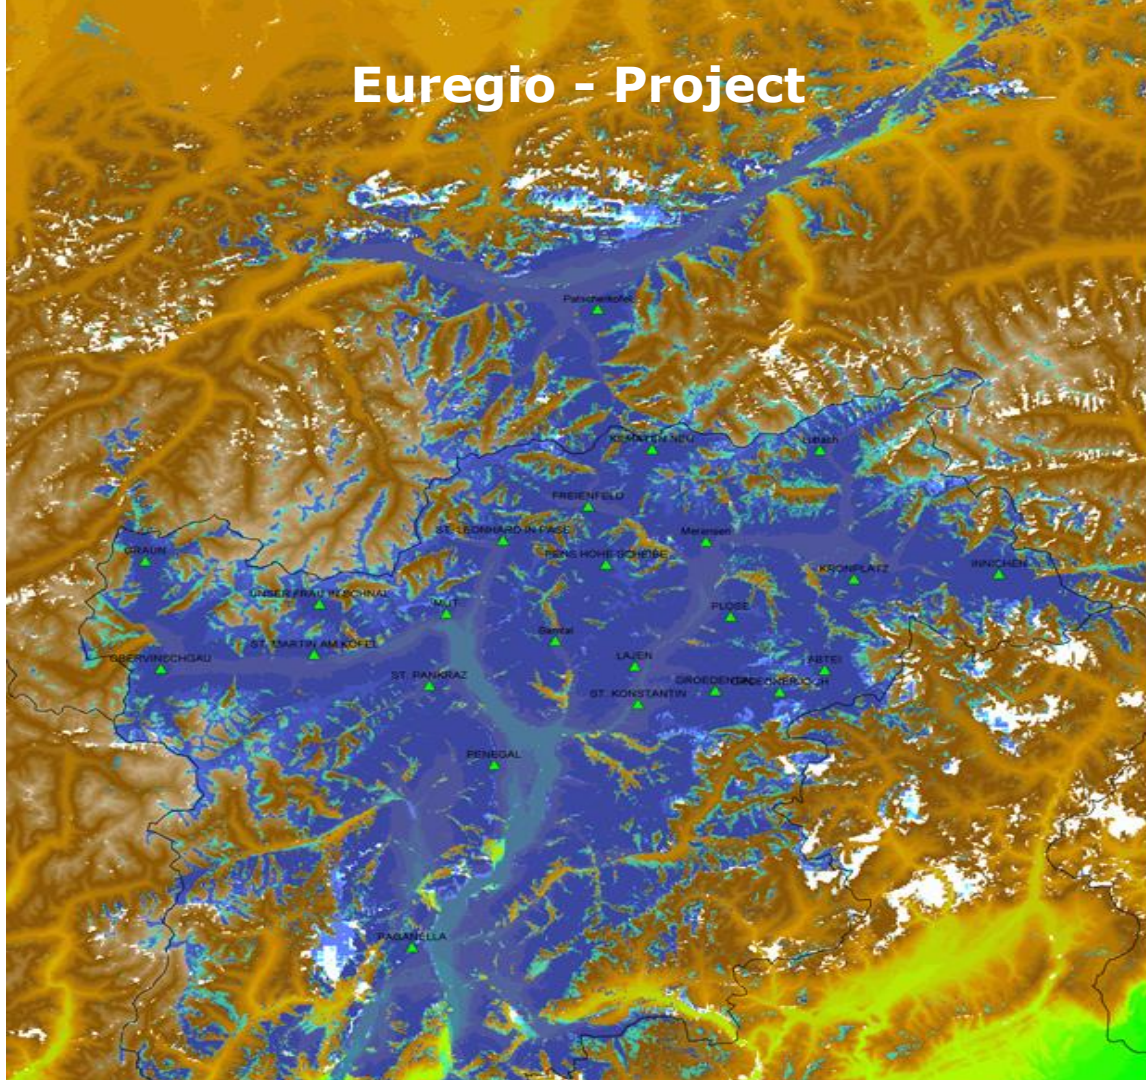

Euregio - Project