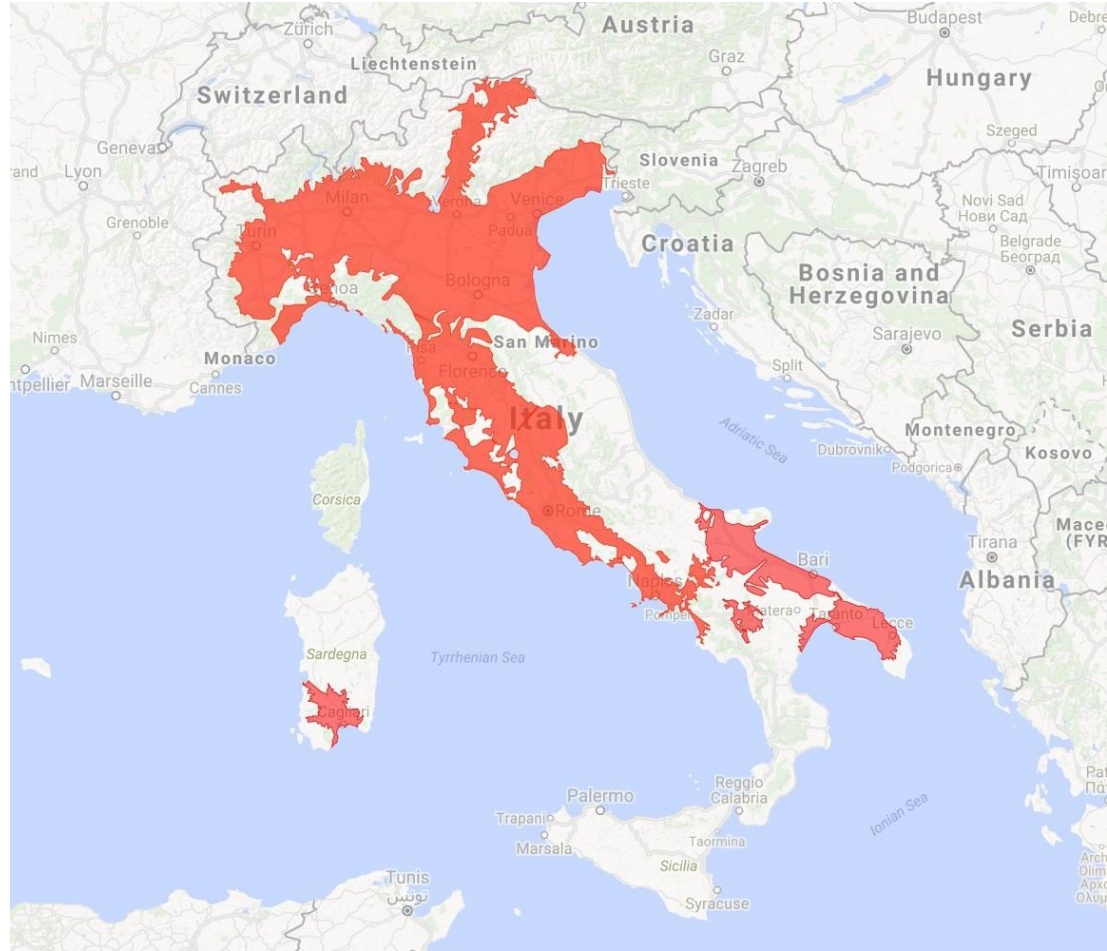

Italy summer 2016 - coverage 67%

Italy November 2016 - coverage 72%

Italy spring 2017 - coverage 78%

Distribution of German and Ladin radio and television in South Tyrol

RAS services more than 1000 transmitters on 120 transmitter sites