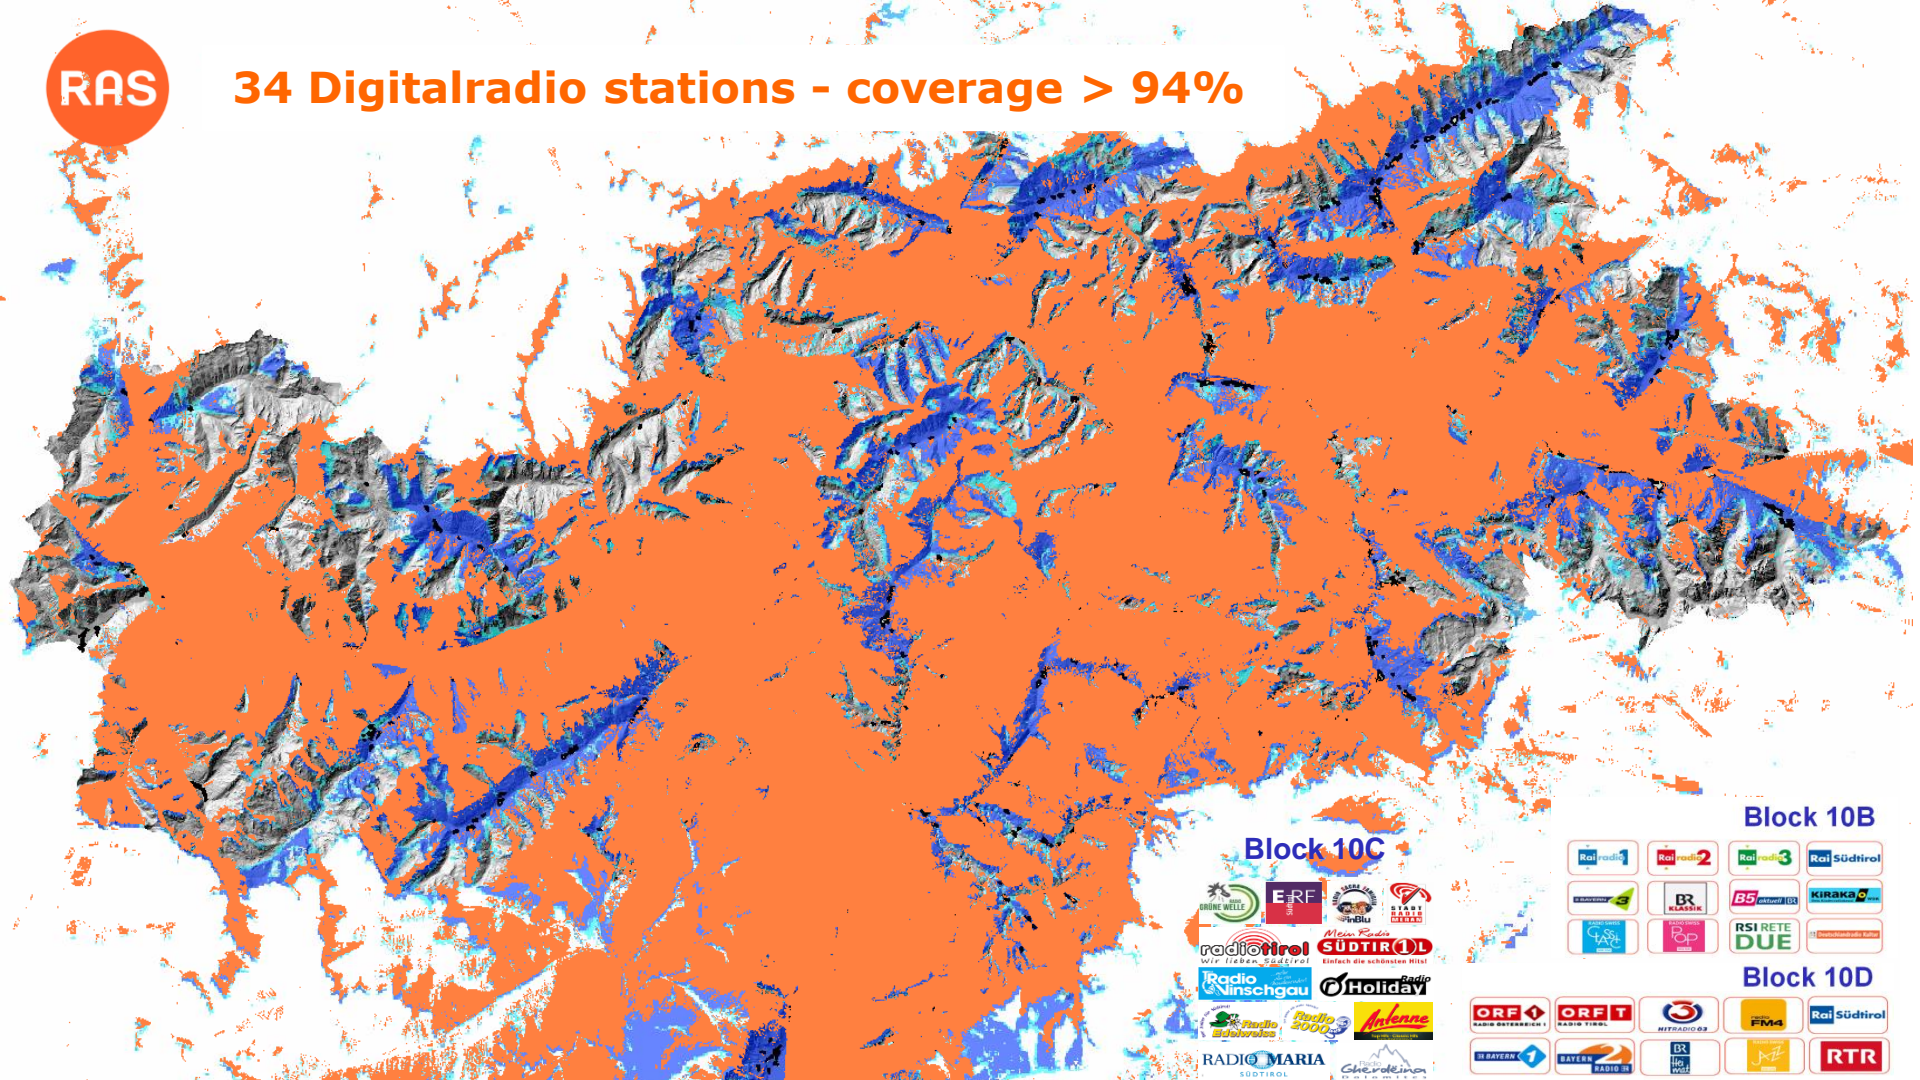

RAS operates 34 Digitalradio stations in South Tyrol

RAS

DAB coverage > 99,3% with 76 transmitters

Block 10B

Block 10D

RAS

34 Digitalradio stations - coverage > 94%

Block 10C