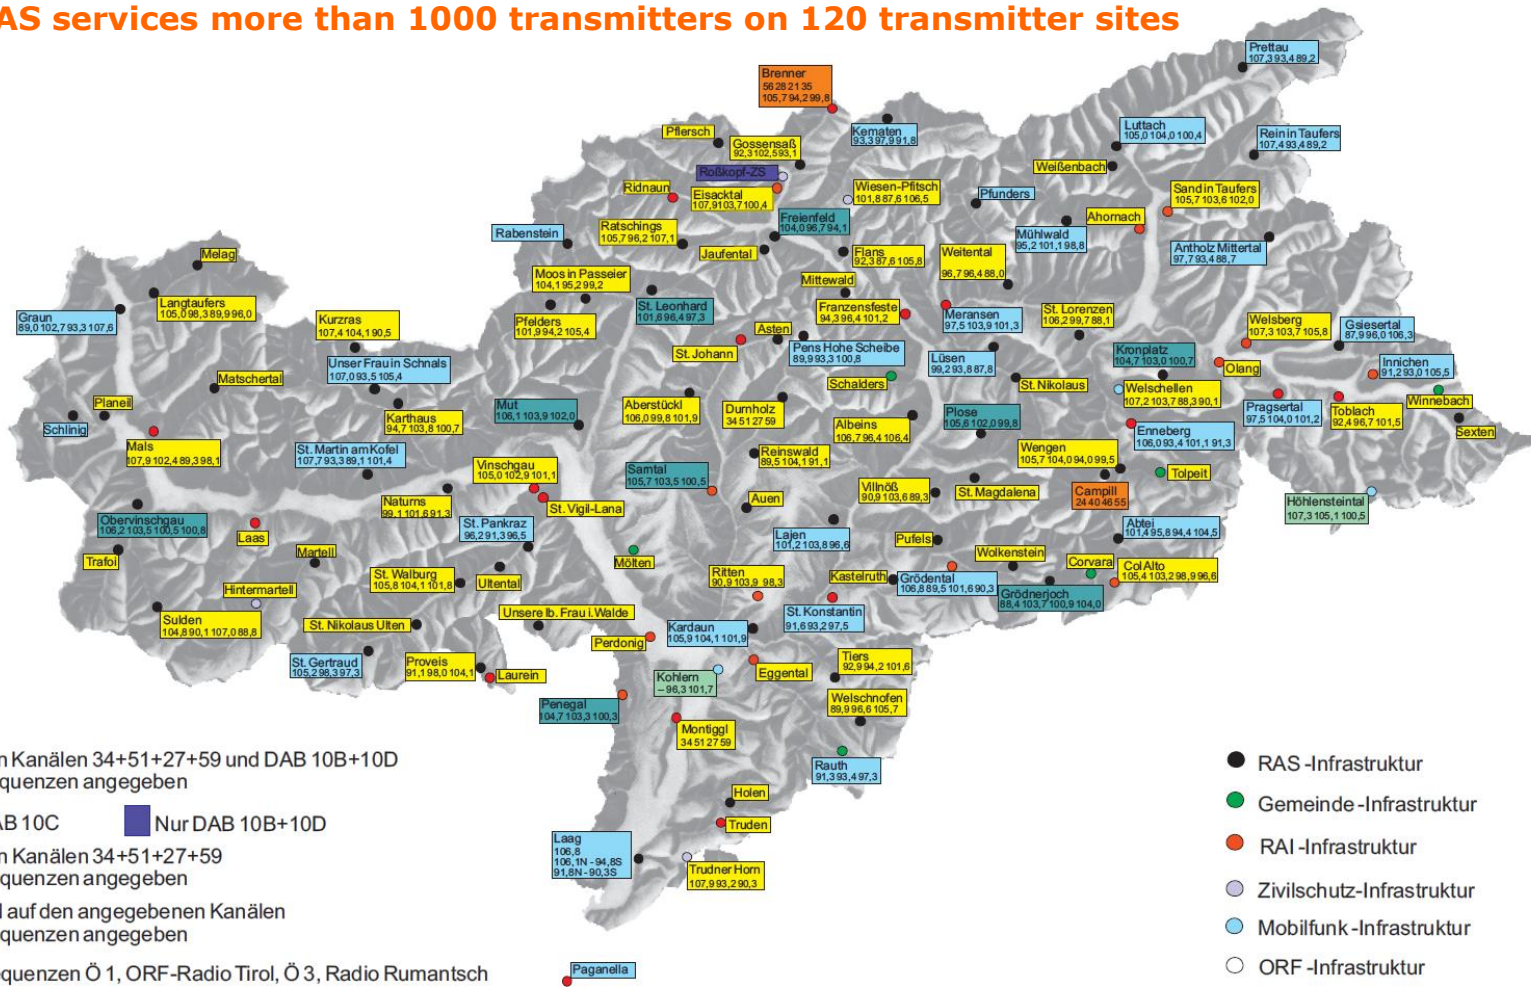

Italy summer 2016 - coverage 67%

Italy November 2016 - coverage 72%

Italy spring 2017 - coverage 78%

Distribution of German and Ladin radio and television in South Tyrol

RAS services more than 1000 transmitters on 120 transmitter sites

Light blue box: DVB-T auf den Kanälen 34+51+27+59 und DAB 10B+10D
UKW falls Frequenzen angegeben

Dark blue box: Zusätzlich DAB 10C Purple box: Nur DAB 10B+10D

Yellow box: DVB-T auf den Kanälen 34+51+27+59
UKW falls Frequenzen angegeben

RAS operates 34 Digitalradio stations in South Tyrol

RAS

DAB coverage > 99,3% with 76 transmitters

Block 10B

Block 10D

RAS

34 Digitalradio stations - coverage > 94%

Block 10C